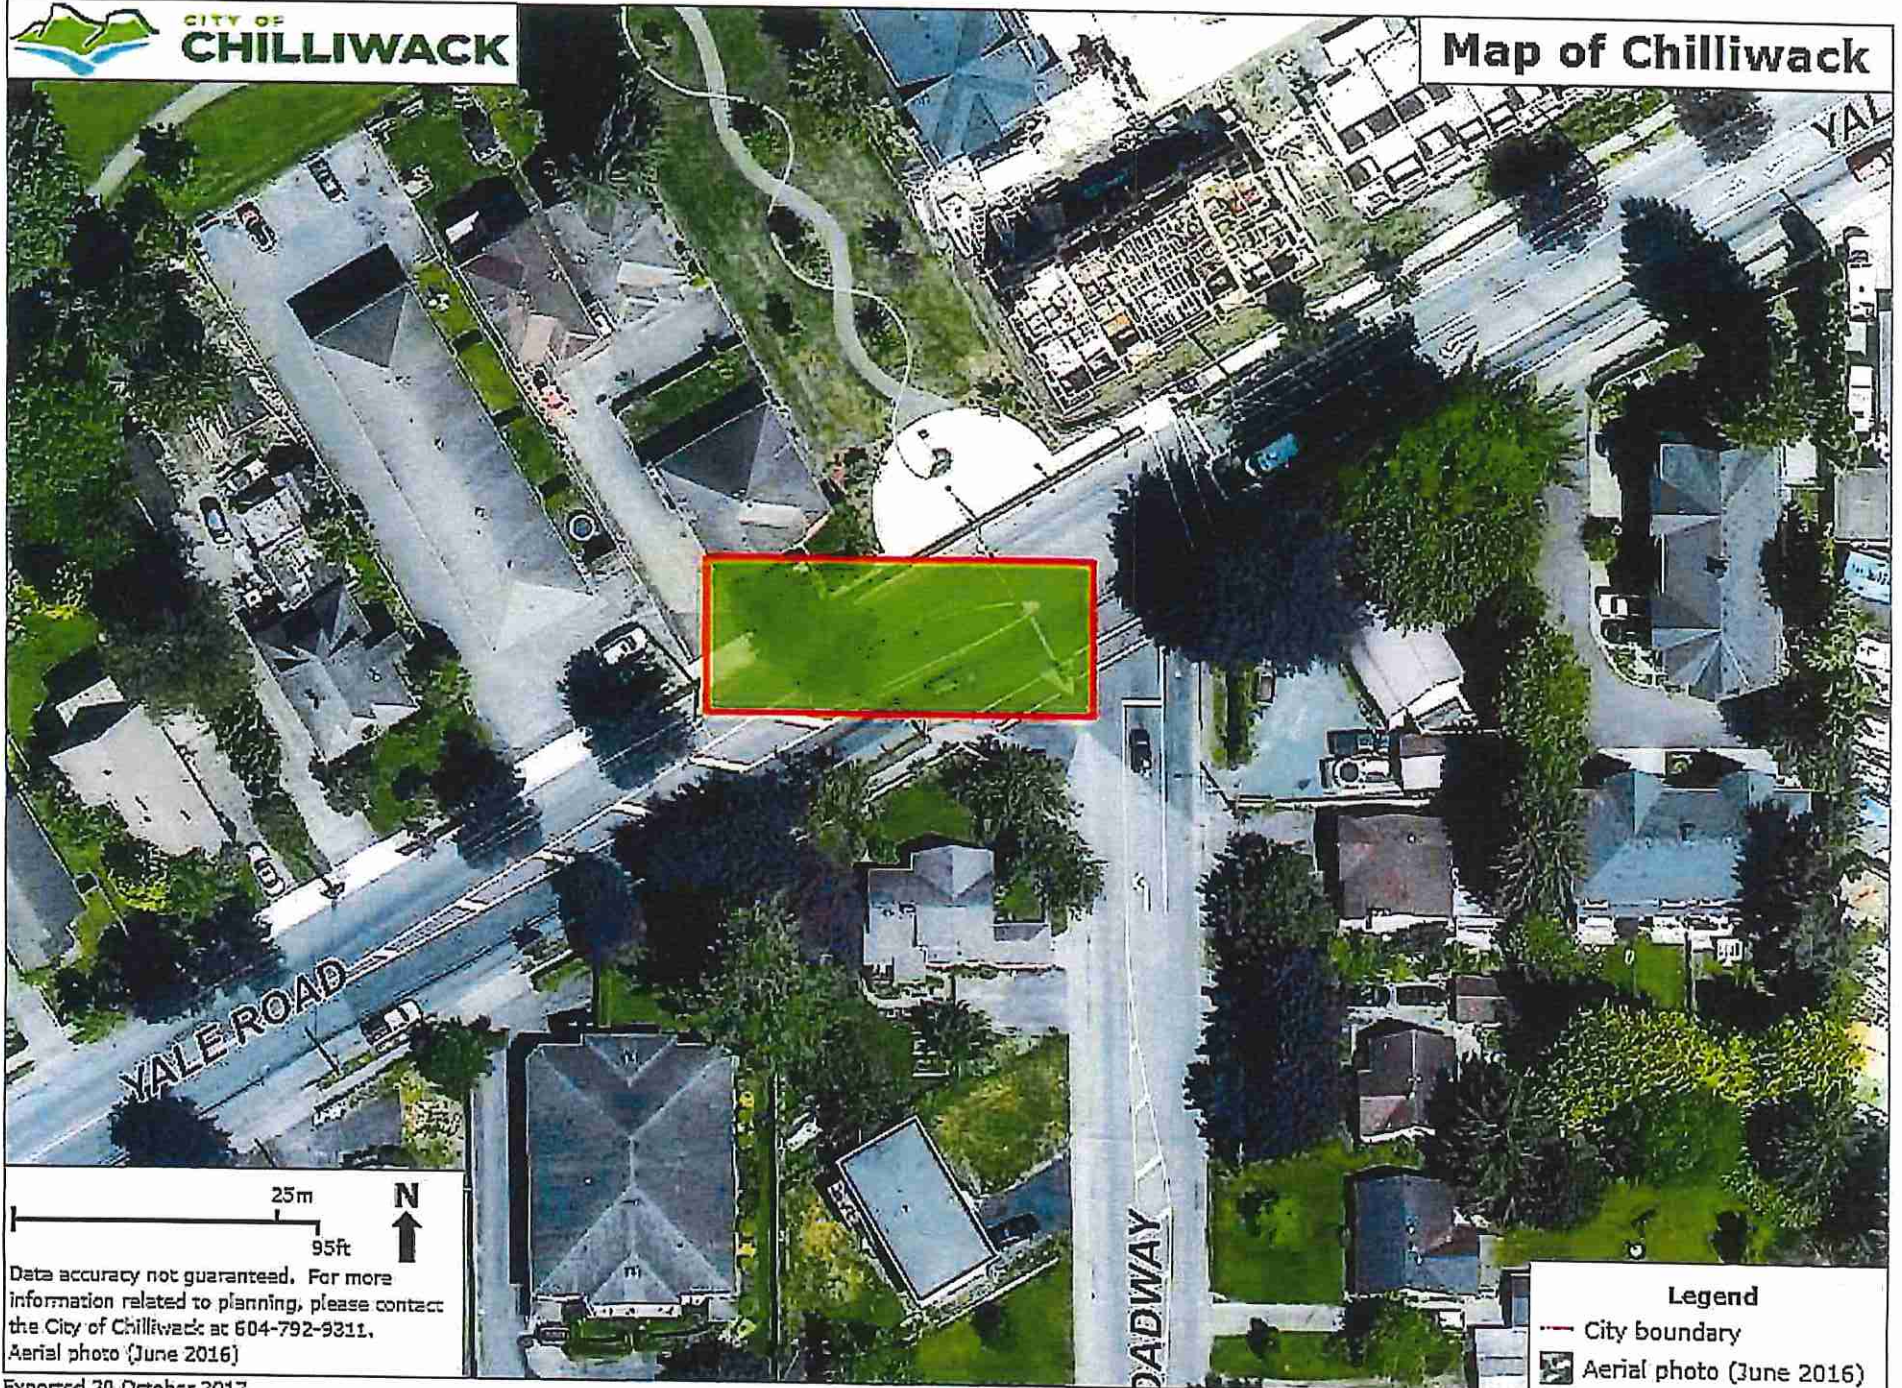

55m
100ft

N
↑

Data accuracy not guaranteed. For more information related to planning, please contact the City of Chilliwack at 604-792-9311.
Aerial photo (June 2016)

Legend

- City boundary
- ☒ Aerial photo (June 2016)